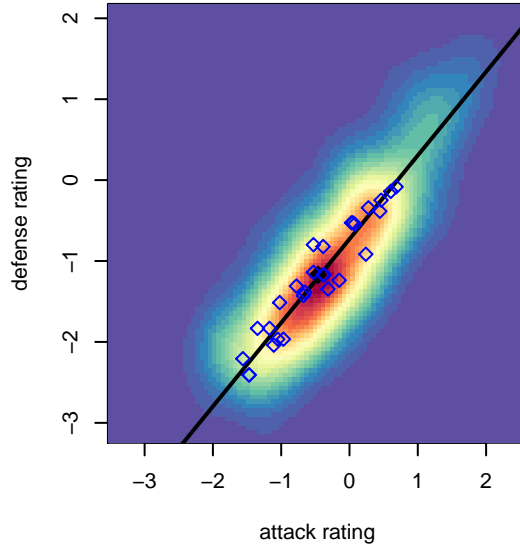

# WPFC Gold B05

Washington Premier FC  
 Tacoma, WA  
 B05 total strength=566  
 attack=0.63 defense=0.31  
 fall league = RCL B05 Div 5 9Aside  
 spr league = Win RCL B05 Div 4

alt names used:  
 WPFC Boys '05 Gold  
 WPFC BOYS 2005 GOLD (WA)  
 WPFC Boys '05 Gold  
 WPFC B05 Gold D  
 WPFC B05 Gold D  
 WPFC B05 Gold D

**attack and defense variance (black dot)  
relative to other teams  
and top 10 in region**

**attack and defense rating  
relative to others at age  
and all opponents in last 13 months**

**Performance relative to 13 month average**