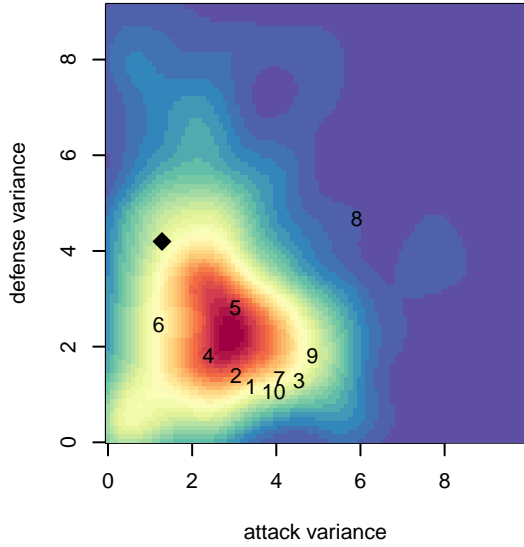

# WPFC Gold B05

Washington Premier FC  
 Tacoma, WA  
 B05 total strength=566  
 attack=0.63 defense=0.31  
 fall league = RCL B05 Div 5 9Aside  
 spr league = Win RCL B05 Div 4

alt names used:  
 WPFC Boys '05 Gold  
 WPFC BOYS 2005 GOLD (WA)  
 WPFC Boys '05 Gold  
 WPFC B05 Gold D  
 WPFC B05 Gold D  
 WPFC B05 Gold D

**attack and defense variance (black dot)  
relative to other teams  
and top 10 in region**

**attack and defense rating  
relative to others at age  
and all opponents in last 13 months**

**Performance relative to 13 month average**