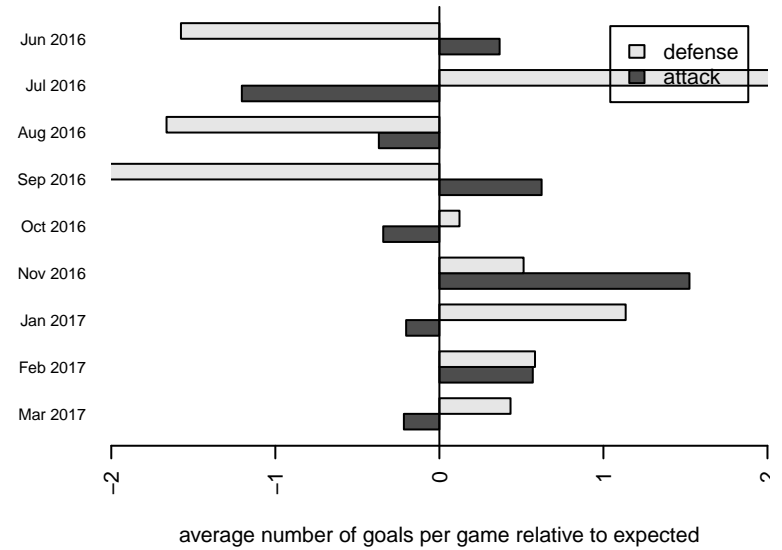

Performance relative to 13 month average