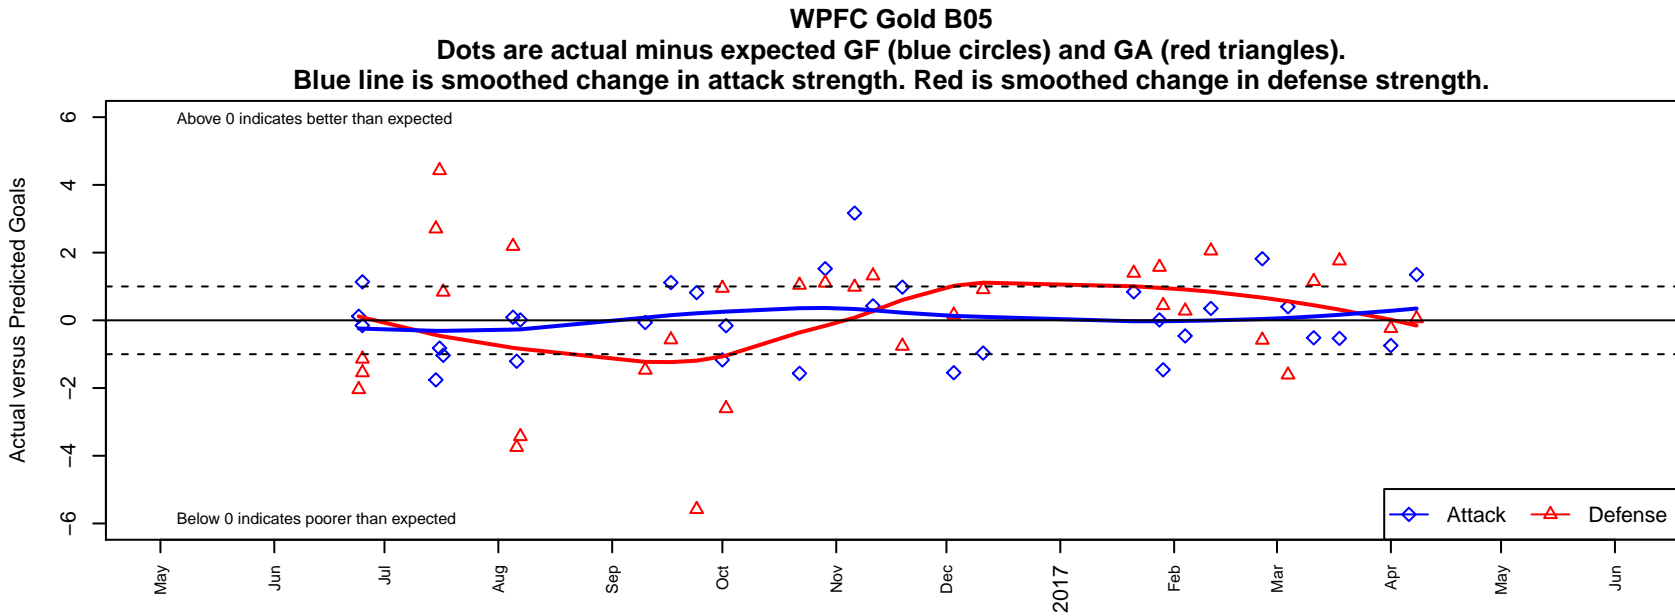

# WPFC Gold B05

Washington Premier FC  
 Tacoma, WA  
 B05 total strength=566  
 attack=0.63 defense=0.31  
 fall league = RCL B05 Div 5 9Aside  
 spr league = Win RCL B05 Div 4

alt names used:  
 WPFC Boys '05 Gold  
 WPFC BOYS 2005 GOLD (WA)  
 WPFC Boys '05 Gold  
 WPFC B05 Gold D  
 WPFC B05 Gold D  
 WPFC B05 Gold D

**attack and defense variance (black dot)  
relative to other teams  
and top 10 in region**

**attack and defense rating  
relative to others at age  
and all opponents in last 13 months**

**Performance relative to 13 month average**