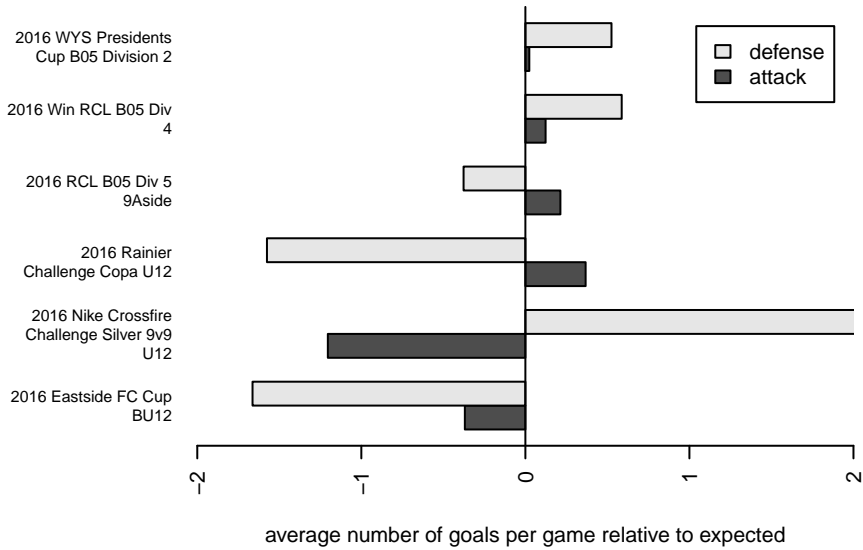

# WPFC Gold B05

Washington Premier FC  
 Tacoma, WA  
 B05 total strength=566  
 attack=0.63 defense=0.31  
 fall league = RCL B05 Div 5 9Aside  
 spr league = Win RCL B05 Div 4

alt names used:  
 WPFC Boys '05 Gold  
 WPFC BOYS 2005 GOLD (WA)  
 WPFC Boys '05 Gold  
 WPFC B05 Gold D  
 WPFC B05 Gold D  
 WPFC B05 Gold D

**attack and defense variance (black dot)  
relative to other teams  
and top 10 in region**

**attack and defense rating  
relative to others at age  
and all opponents in last 13 months**

**Performance relative to 13 month average**