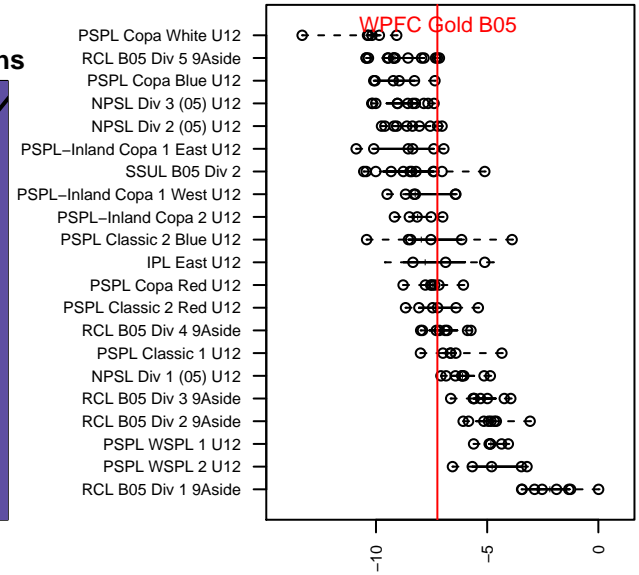

# WPFC Gold B05

Washington Premier FC  
 Tacoma, WA  
 B05 total strength=566  
 attack=0.63 defense=0.31  
 fall league = RCL B05 Div 5 9Aside  
 spr league = Win RCL B05 Div 4

alt names used:  
 WPFC Boys '05 Gold  
 WPFC BOYS 2005 GOLD (WA)  
 WPFC Boys '05 Gold  
 WPFC B05 Gold D  
 WPFC B05 Gold D  
 WPFC B05 Gold D

**attack and defense variance (black dot)  
relative to other teams  
and top 10 in region**

**attack and defense rating  
relative to others at age  
and all opponents in last 13 months**

**Performance relative to 13 month average**